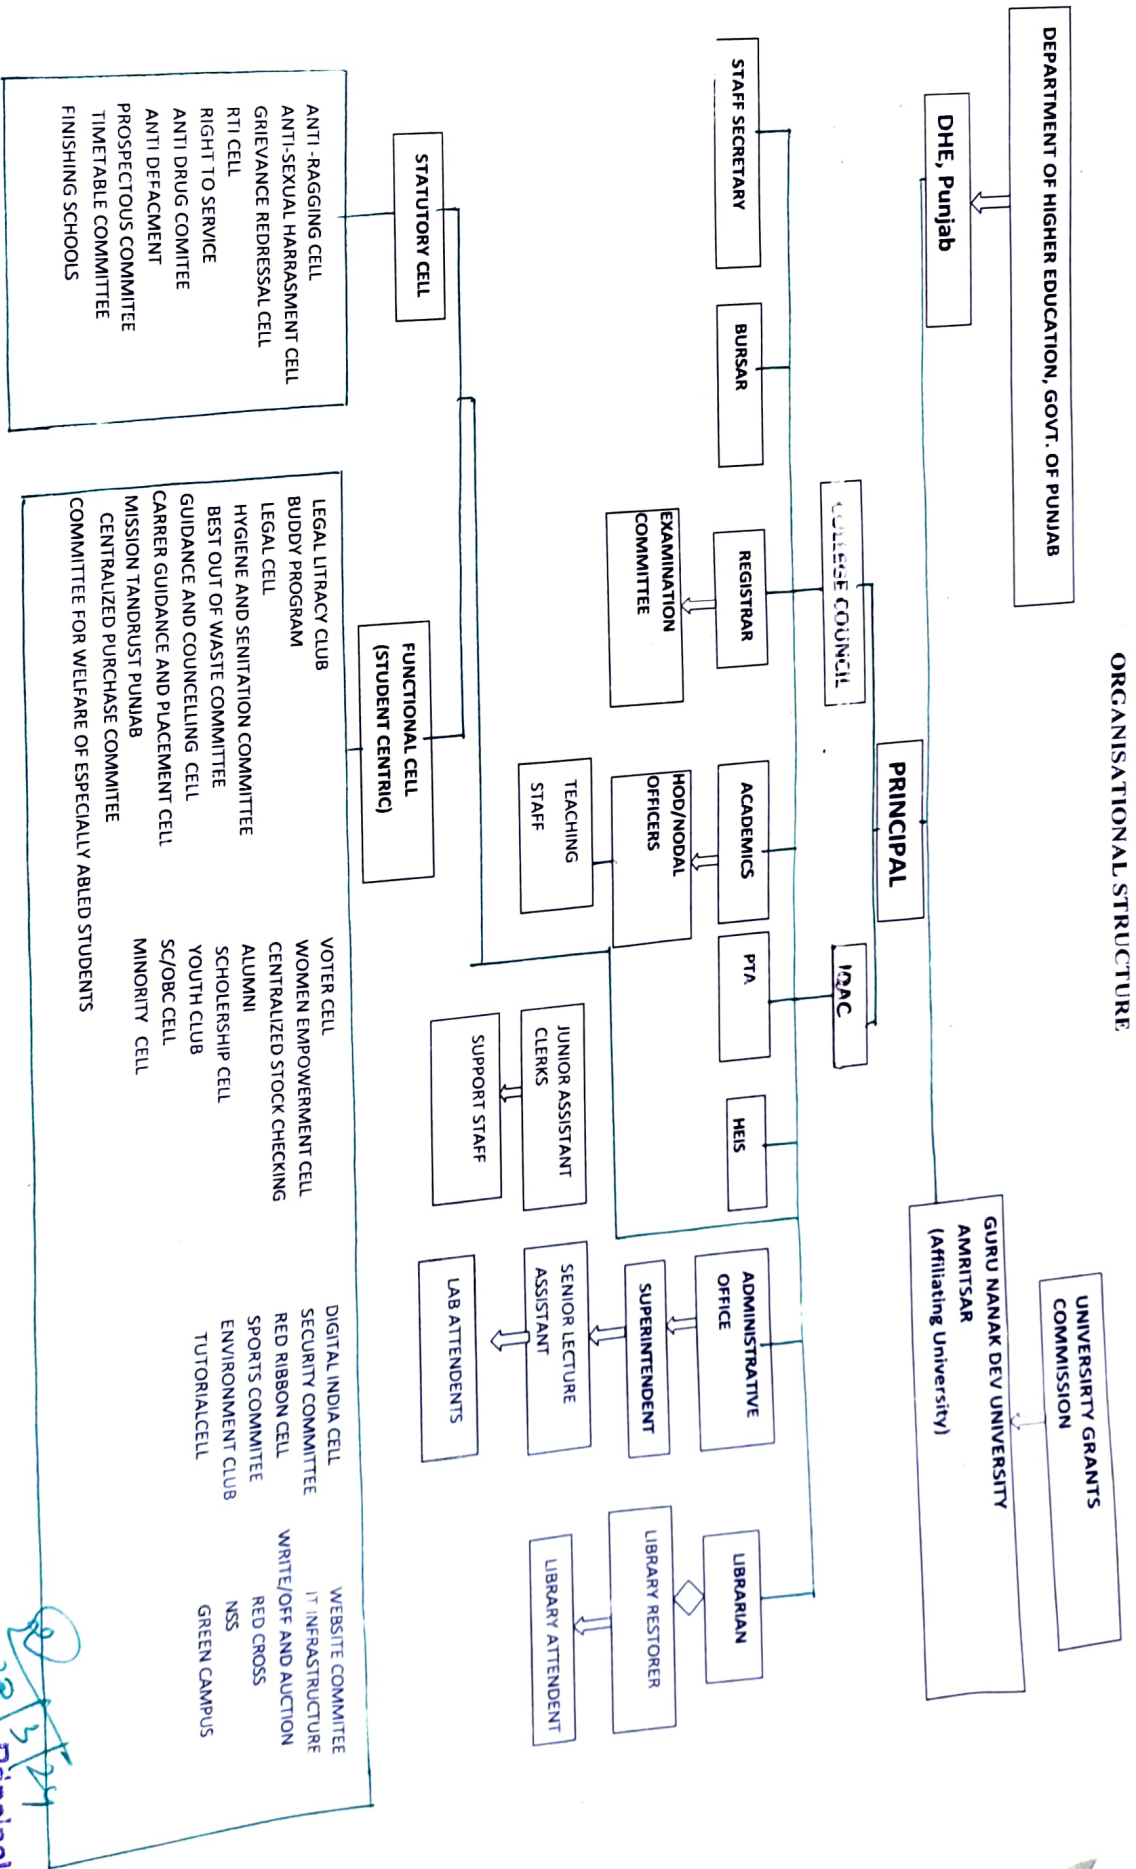

# ORGANISATIONAL STRUCTURE

Principal  
 S.G.A.D. Govt. College  
 Tarn Taran

# ORGANISATIONAL STRUCTURE

  
 20/3/24  
 Principal

**S.G.A.D. Govt. College**  
**Tarn Taran**